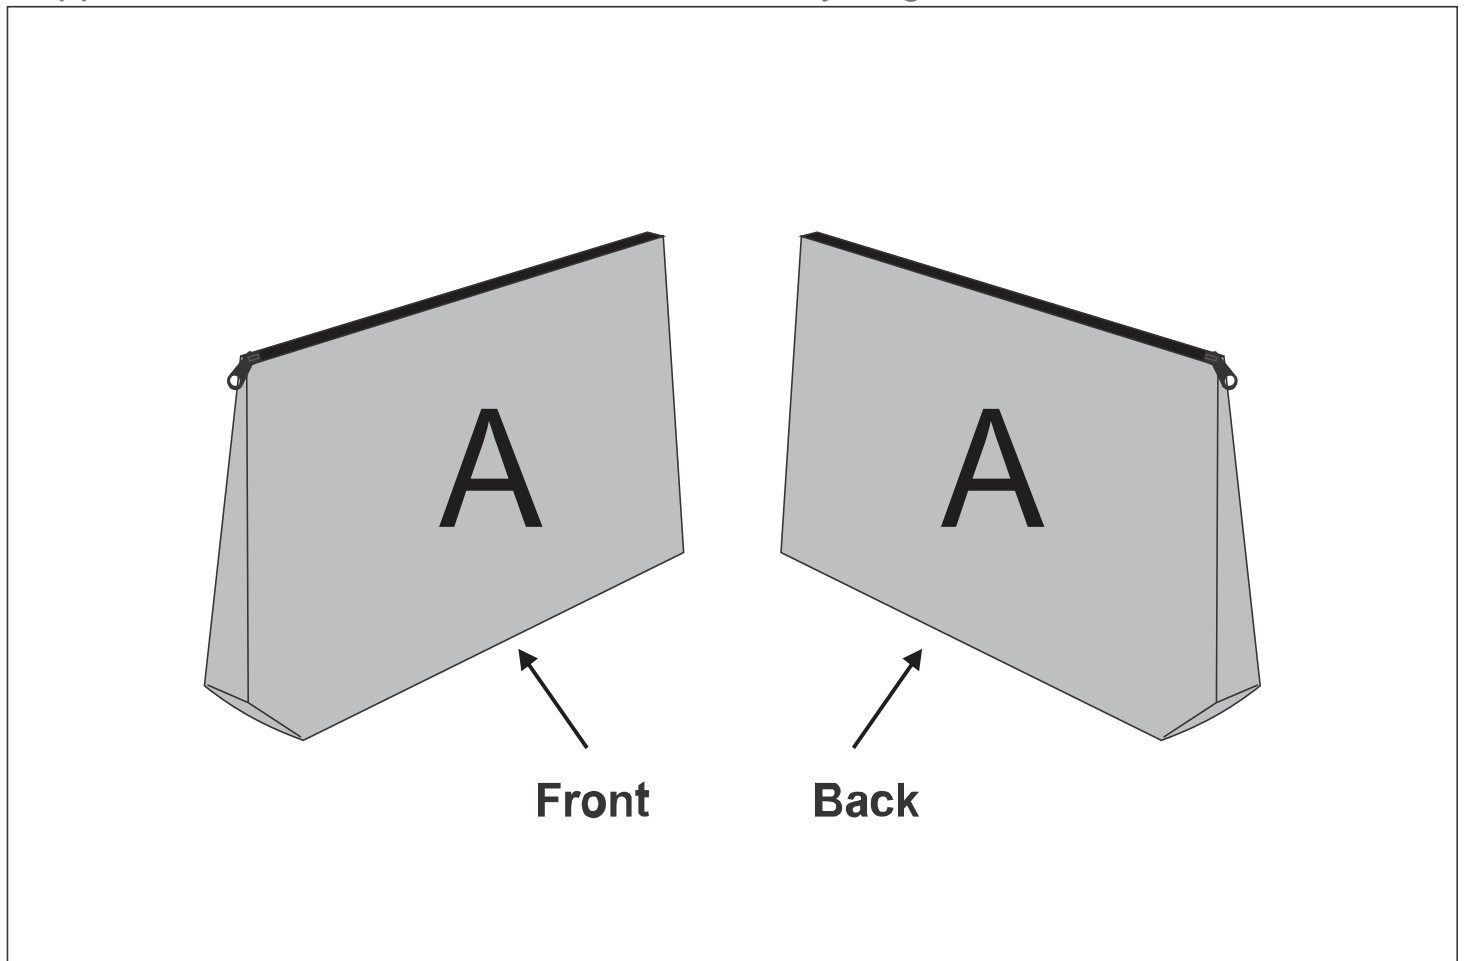

BC-HP-73-G

Hoppla Leanne RPET Stitch-Bond Mini Toiletry Bag

Need to know:

Includes 1-Position Sublimation (setup fees apply)

- Please Note: We cannot guarantee 100% logo Alignment on all Brandable Panels.

Branding Options:

Position	Branding Method (Branding Code)	No. of Colours	Dimension
A	Custom Sublimation A (CPSUB-A)	Full Colour	249mm wide x 319mm high